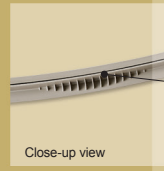

### top ledge

- Modular assembly for an exact fit
- Integrated ledge cover
- Curved internal rib adjustable to all types of liner stability

### tacking system

Less warping under weight thanks to the welding of the top and bottom sections.

#### Yard Extender System

Invisible lateral supports on oval pools. For anyone who wants to make the most of their yard – and their pool!

### bottom wall channel

- Resin bottom rail
- Smooth shape increases pool strength