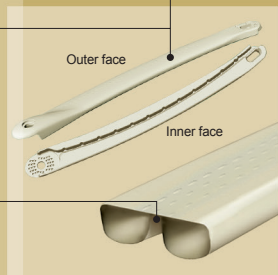

### top ledge

- Modular assembly for an exact fit
- Integrated ledge cover
- Curved internal rib adjustable to all types of liner stability

### tacking system

Less warping under weight thanks to the welding of the top and bottom sections.

### upright

- Screwless, monocoque system<sup>1</sup>
  - Modern and innovative style
1. For round structures only.

### slide-in joiner plate

- Joiner plates slide in quickly and effortlessly due to advanced upright design
- No screws required
- Plates are engineered not to move after assembly, providing maximum resistance to water pressure