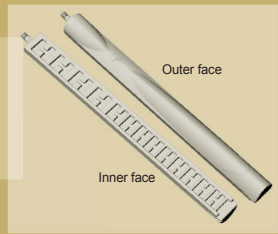

### top ledge

- Modular assembly for an exact fit
- Integrated ledge cover
- Curved internal rib adjustable to all types of liner stability

### tacking system

Less warping under weight thanks to the welding of the top and bottom sections.

### upright

- Screwless, monocoque system<sup>1</sup>
  - Modern and innovative style
1. For round structures only.

### slide-in joiner plate

- Joiner plates slide in quickly and effortlessly due to advanced upright design
- No screws required
- Plates are engineered not to move after assembly, providing maximum resistance to water pressure