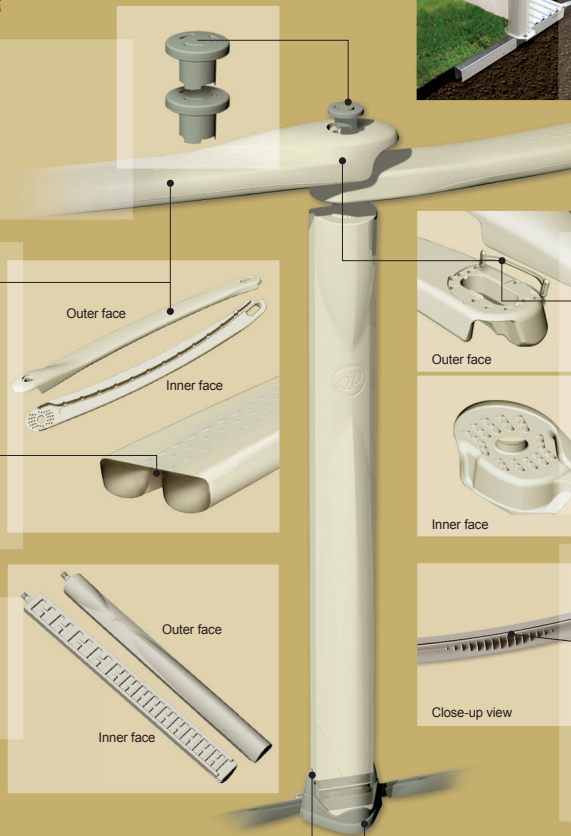

### top ledge

- Modular assembly for an exact fit
- Integrated ledge cover
- Curved internal rib adjustable to all types of liner stability

### tacking system

Less warping under weight thanks to the welding of the top and bottom sections.

### upright

- Screwless, monocoque system<sup>1</sup>
  - Modern and innovative style
1. For round structures only.

### slide-in joiner plate

- Joiner plates slide in quickly and effortlessly due to advanced upright design
- No screws required
- Plates are engineered not to move after assembly, providing maximum resistance to water pressure