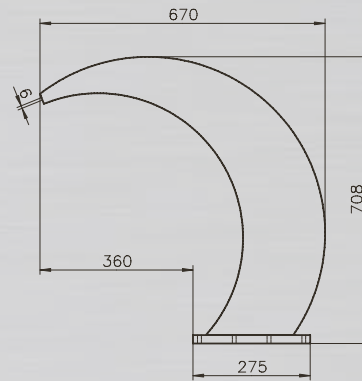

PRODUCT INFORMATION CASCADE:

Smoothed surface.

Technical specifications subject to modification.

MATERIAL:	stainless steel 304, polished	stainless steel 304, polished	stainless steel 304, polished
HEIGHT:	60 mm	60 mm	60 mm
OUTLET:	300 mm	500 mm	800 mm
TOTAL LENGTH:	400 mm	400 mm	600 mm
RECOM. PUMP OUTPUT:	0,35 KW/230 Volt	0,35 KW/230 Volt	0,35 KW/230 Volt
WATER CONNECTION:	1 ¼" AG	1 ¼" AG	1 ½" AG
VOLUME:	2500 l/h	3600 l/h	5800 l/h

Technical specifications subject to modification.

MATERIAL:	acrylic glass, 15 mm thick
HEIGHT:	ca. 715 mm
WIDTH:	ca. 400 mm
OUTLET:	ca 400 mm
OPTION:	
ILLUMINATION:	LED/RGB illumination with remote control (optional)
RECOM. WATER FLOW:	23m ³ /h
WATER CONNECTION:	1 ½" IG

GUSH SHOWER TROPIC

PRODUCT INFORMATION GUSH SHOWER TROPIC:

Technical specifications subject to modification.

MATERIAL:	acrylic glass, 15 mm thick
HEIGHT:	ca. 703 mm
WIDTH:	ca. 460 mm
OUTLET:	ca 400 mm
OPTION:	
ILLUMINATION:	LED/RGB illumination with remote control (optional)
RECOM. WATER FLOW:	23m ³ /h
WATER CONNECTION:	1 1/2" IG

EXTERIOR DIAMETER: 1.770 mm

INTERIOR DIAMETER: 1.450 mm

TOTAL HEIGHT: 700 mm

CAPACITY: ca. 570 l

HEAT SUPPLY: wood fire

COLOURS: red, orange, dark blue

WEIGHT: ca. 80 kg

Stainless steel for swimming pools (and more)