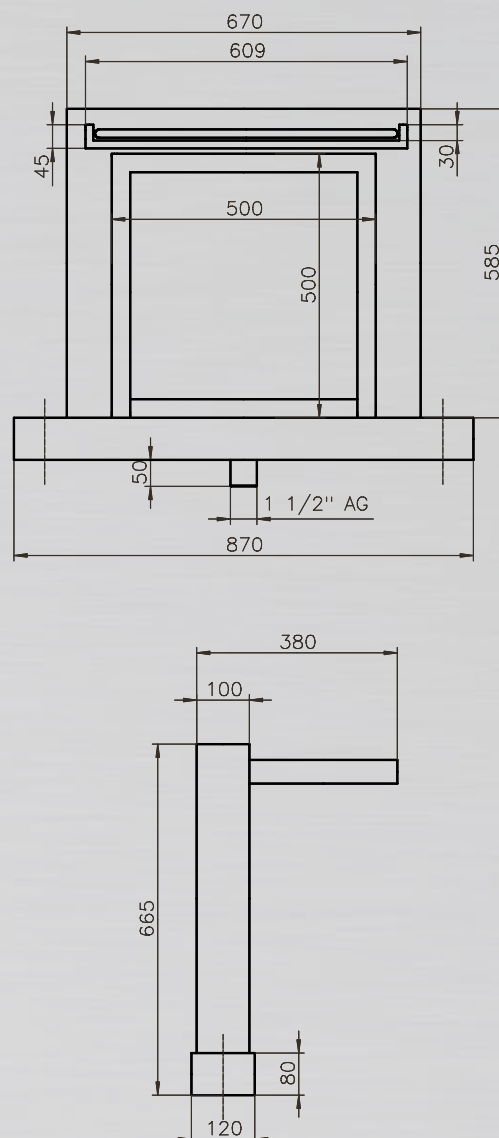

ELBA

PRODUCT INFORMATION ELBA:

Technical specifications subject to modification.

MATERIAL:	stainless steel 304 and WPC (Wood Plastic Composite)
TYPE:	Cold & warm water
FUNCTION:	top, body and hand-held shower
HEIGHT, FLOOR TO SHOWER HEAD:	2.000 mm
FITTING:	chromed brass
WATER CONNECTION:	flexible hose; cold and warm water beneath the platform; 2 x 1/2" IG
WEIGHT:	36 kg
FLOOR PLATE:	WPC grate with stainless steel frame

SABA

PRODUCT INFORMATION SABA:

Technical specifications subject to modification.

MATERIAL:	stainless steel 304, 8 mm safety glass, WPC (wood plastic composite) as floor plate
TYPE:	Cold & warm water
FUNCTION:	head and hand-held shower
HEIGHT, FLOOR TO SHOWER HEAD:	2.050 mm
FITTING:	chromed brass
WATER CONNECTION:	flexible hose; cold and warm water beneath the platform; 2 x 1/2" IG
WEIGHT:	37 kg
FLOOR PLATE:	WPC grate with stainless steel frame

GUSH SHOWERS

GUSH SHOWER INDIANA //

GUSH SHOWER INDIANA

PRODUCT INFORMATION GUSH SHOWER INDIANA:

Polished surface.

Technical specifications subject to modification.

MATERIAL:	stainless steel 316, polished
HEIGHT:	ca. 800 mm
OUTLET:	ca. 600 mm
RECOM. PUMP OUTPUT:	12-15m ³ /h
WATER CONNECTION:	2 1/2" AG
incl. counter flange	

GUSH SHOWER AQUARIUS

PRODUCT INFORMATION GUSH SHOWER AQUARIUS:

Smoothed surface.

Technical specifications subject to modification.

MATERIAL:	stainless steel 316 smoothed; acrylic glass 8 mm thick
HEIGHT:	ca. 665 mm
OUTLET:	ca. 609 mm
ILLUMINATION:	LED, incl. adapter with 3 m cable; controller and RGB colour selection (remote control)
AIR:	230-V air compressor, 3-m cable
INSTALLATION:	with threaded rod M 12
ERECOM. PUMP OUTPUT:	6 m ³ /h
WATER CONNECTION:	1 1/2" AG