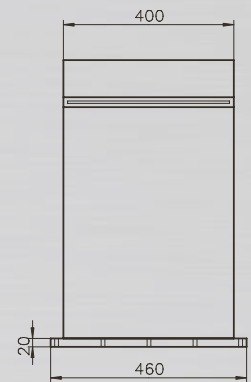

PRODUCT INFORMATION CASCADE:

Smoothed surface.

Technical specifications subject to modification.

MATERIAL:	stainless steel 304, polished	stainless steel 304, polished	stainless steel 304, polished
HEIGHT:	60 mm	60 mm	60 mm
OUTLET:	300 mm	500 mm	800 mm
TOTAL LENGTH:	400 mm	400 mm	600 mm
RECOM. PUMP OUTPUT:	0,35 KW/230 Volt	0,35 KW/230 Volt	0,35 KW/230 Volt
WATER CONNECTION:	1 ¼" AG	1 ¼" AG	1 ½" AG
VOLUME:	2500 l/h	3600 l/h	5800 l/h

Technical specifications subject to modification.

MATERIAL:	acrylic glass, 15 mm thick
HEIGHT:	ca. 715 mm
WIDTH:	ca. 400 mm
OUTLET:	ca 400 mm
OPTION:	
ILLUMINATION:	LED/RGB illumination with remote control (optional)
RECOM. WATER FLOW:	23m ³ /h
WATER CONNECTION:	1 ½" IG

GUSH SHOWER TROPIC

PRODUCT INFORMATION GUSH SHOWER TROPIC:

Technical specifications subject to modification.

MATERIAL:	acrylic glass, 15 mm thick
HEIGHT:	ca. 703 mm
WIDTH:	ca. 460 mm
OUTLET:	ca 400 mm
OPTION:	
ILLUMINATION:	LED/RGB illumination with remote control (optional)
RECOM. WATER FLOW:	23m ³ /h
WATER CONNECTION:	1 1/2" IG

EXTERIOR DIAMETER: 1.770 mm

INTERIOR DIAMETER: 1.450 mm

TOTAL HEIGHT: 700 mm

CAPACITY: ca. 570 l

HEAT SUPPLY: wood fire

COLOURS: red, orange, dark blue

WEIGHT: ca. 80 kg

Stainless steel for swimming pools (and more)