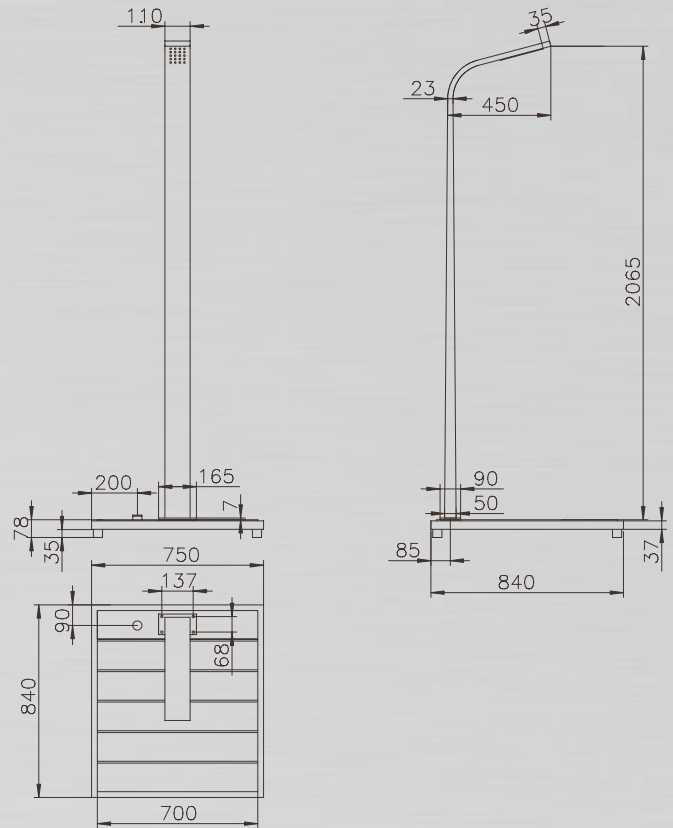

HELENA

PRODUCT INFORMATION HELENA:

Technical specifications subject to modification.

MATERIAL:	stainless steel 304 and WPC (Wood Plastic Composite)
TYPE:	Cold & warm water
FUNCTION:	top, body and hand-held shower
HEIGHT, FLOOR TO SHOWER HEAD:	2.050 mm
FITTING:	chromed brass
WATER CONNECTION:	flexible hose; cold and warm water beneath the platform; 2 x 1/2" IG
WEIGHT:	33 kg
FLOOR PLATE:	WPC grate with stainless steel frame

SABA

PRODUCT INFORMATION SABA:

Technical specifications subject to modification.

MATERIAL:	stainless steel 304, 8 mm safety glass, WPC (wood plastic composite) as floor plate
TYPE:	Cold & warm water
FUNCTION:	head and hand-held shower
HEIGHT, FLOOR TO SHOWER HEAD:	2.050 mm
FITTING:	chromed brass
WATER CONNECTION:	flexible hose; cold and warm water beneath the platform; 2 x 1/2" IG
WEIGHT:	37 kg
FLOOR PLATE:	WPC grate with stainless steel frame

TOBAGO

PRODUCT INFORMATION TOBAGO:

Technical specifications subject to modification.

MATERIAL:	stainless steel 304, 8 mm safety glass, WPC (wood plastic composite) as floor plate
TYPE:	Cold & warm water
FUNCTION:	head and hand-held shower
HEIGHT, FLOOR TO SHOWER HEAD:	2.050 mm
FITTING:	chromed brass
WATER CONNECTION:	flexible hose; cold and warm water beneath the platform; 2 x 1/2" IG
WEIGHT:	37 kg
FLOOR PLATE:	WPC grate with stainless steel frame

IBIZA

PRODUCT INFORMATION IBIZA:

Technical specifications subject to modification.

MATERIAL:	stainless steel 304 and weather-resistant wood
TYPE:	cold water
HEIGHT, FLOOR TO SHOWER HEAD:	2.065 mm
WATER CONNECTION:	garden hose, Gardena system or similar
WEIGHT:	28 kg
FLOOR PLATE:	wooden grate with stainless steel frame