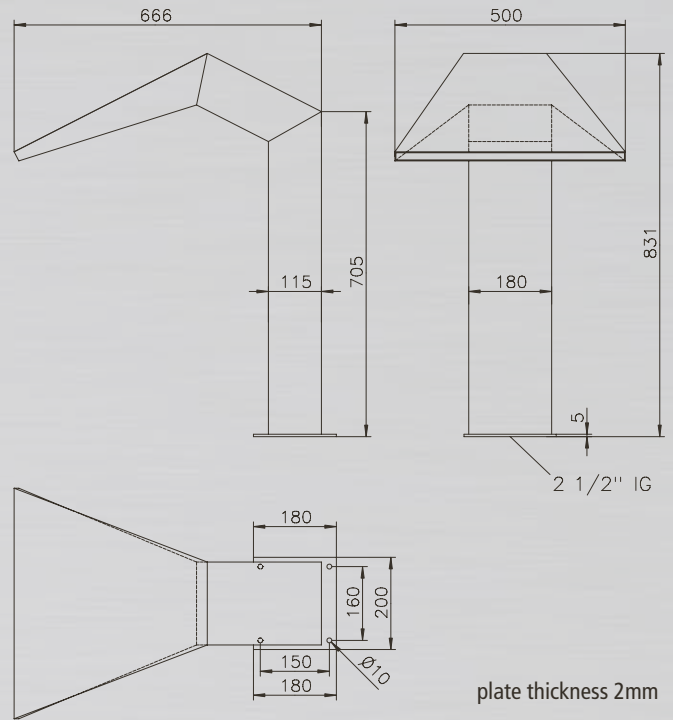

GUSH SHOWER NEVADA

PRODUCT INFORMATION GUSH SHOWER NEVADA:

Technical specifications subject to modification.

MATERIAL:	stainless steel 316, polished
HEIGHT:	ca. 690 mm
OUTLET:	ca. 500 mm
RECOM. PUMP OUTPUT:	12-15m ³ /h
WATER CONNECTION:	2" IG
incl. counter flange	

GUSH SHOWER PHOENIX //

GUSH SHOWER PHOENIX

PRODUCT INFORMATION SCHWALLDUSCHE PHOENIX:

Polished surface.

Technical specifications subject to modification.

MATERIAL:	stainless steel 316, polished
HEIGHT:	ca. 460 mm
OUTLET:	ca. 350 mm
RECOM. PUMP OUTPUT:	12-15m ³ /h
WATER CONNECTION:	1 1/2" IG

GUSH SHOWERS

GUSH SHOWER ALASKA //

GUSH SHOWER ALASKA

PRODUCT INFORMATION GUSH SHOWER ALASKA:

Polished surface.

Technical specifications subject to modification.

MATERIAL:	stainless steel 316, polished
HEIGHT:	ca. 600 mm
OUTLET:	ca. 600 mm
RECOM. PUMP OUTPUT:	12-15m ³ /h
WATER CONNECTION:	2 ½" AG
incl. counter flange	

GUSH SHOWER ARIZONA //

SCHWALDUSCHE ARIZONA

PRODUCT INFORMATION GUSH SHOWER ARIZONA:

Polished surface.

Technical specifications subject to modification.

MATERIAL:	stainless steel, polished
HEIGHT:	cca: 705 / 831 mm
OUTLET:	ca. 500 mm
RECOM. PUMP OUTPUT:	12-15m ³ /h
WATER CONNECTION:	2 1/2" IG