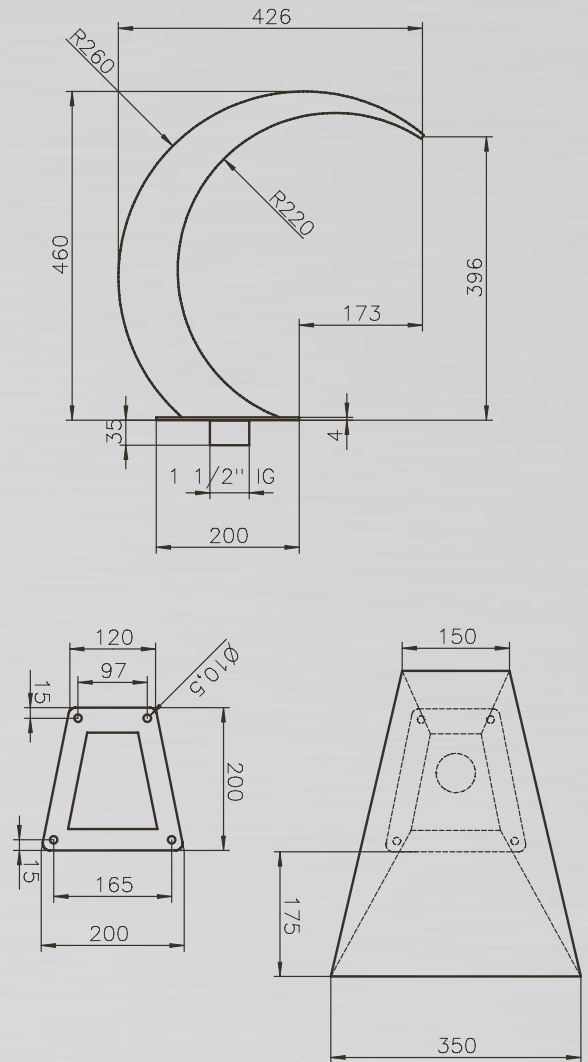

SABA

PRODUCT INFORMATION SABA:

Technical specifications subject to modification.

MATERIAL:	stainless steel 304, 8 mm safety glass, WPC (wood plastic composite) as floor plate
TYPE:	Cold & warm water
FUNCTION:	head and hand-held shower
HEIGHT, FLOOR TO SHOWER HEAD:	2.050 mm
FITTING:	chromed brass
WATER CONNECTION:	flexible hose; cold and warm water beneath the platform; 2 x 1/2" IG
WEIGHT:	37 kg
FLOOR PLATE:	WPC grate with stainless steel frame

4 optional outlets:

1. Flat

2. Flat / 4x aperture

3. round

4. round / 6x aperture

PRODUCT INFORMATION GUSH PIPES:

Technical specifications subject to modification.

MATERIAL:	stainless steel 304
TYPE:	gush pipe
HEIGHT:	ca. 1.125 mm
WATER CONNECTION:	2" IG
WEIGHT:	6 kg
RECOM. PUMP OUTPUT:	8 - 10m ³ /h

GUSH SHOWER NEVADA

PRODUCT INFORMATION GUSH SHOWER NEVADA:

Technical specifications subject to modification.

MATERIAL:	stainless steel 316, polished
HEIGHT:	ca. 690 mm
OUTLET:	ca. 500 mm
RECOM. PUMP OUTPUT:	12-15m ³ /h
WATER CONNECTION:	2" IG
incl. counter flange	

GUSH SHOWER PHOENIX //

GUSH SHOWER PHOENIX

PRODUCT INFORMATION SCHWALLDUSCHE PHOENIX:

Polished surface.

Technical specifications subject to modification.

MATERIAL:	stainless steel 316, polished
HEIGHT:	ca. 460 mm
OUTLET:	ca. 350 mm
RECOM. PUMP OUTPUT:	12-15m ³ /h
WATER CONNECTION:	1 1/2" IG