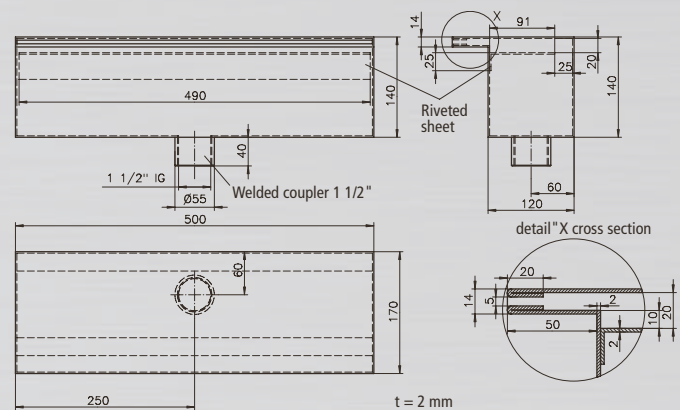

PRODUCT INFORMATION GUSH OUTLET TEXAS:

MATERIAL:	stainless steel 316, smoothed
HEIGHT:	ca. 140 mm
OUTLET:	ca. 490 mm
RECOM. PUMP OUTPUT:	2 - 3 m³/h
WATER CONNECTION:	1 1/2" IG