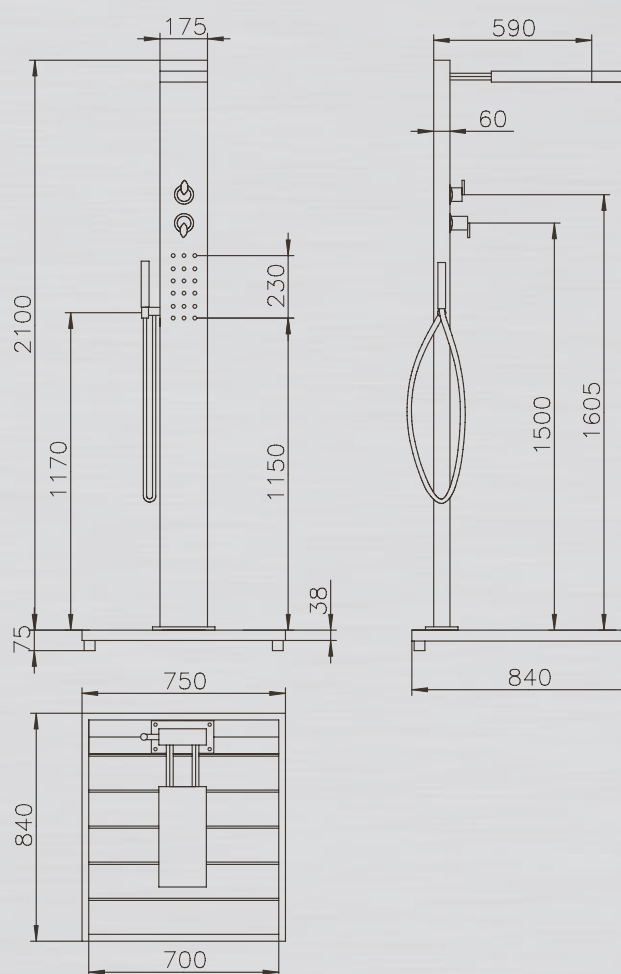

HELENA

PRODUCT INFORMATION HELENA:

Technical specifications subject to modification.

MATERIAL:	stainless steel 304 and WPC (Wood Plastic Composite)
TYPE:	Cold & warm water
FUNCTION:	top, body and hand-held shower
HEIGHT, FLOOR TO SHOWER HEAD:	2.050 mm
FITTING:	chromed brass
WATER CONNECTION:	flexible hose; cold and warm water beneath the platform; 2 x 1/2" IG
WEIGHT:	33 kg
FLOOR PLATE:	WPC grate with stainless steel frame

ELBA

PRODUCT INFORMATION ELBA:

Technical specifications subject to modification.

MATERIAL:	stainless steel 304 and WPC (Wood Plastic Composite)
TYPE:	Cold & warm water
FUNCTION:	top, body and hand-held shower
HEIGHT, FLOOR TO SHOWER HEAD:	2.000 mm
FITTING:	chromed brass
WATER CONNECTION:	flexible hose; cold and warm water beneath the platform; 2 x 1/2" IG
WEIGHT:	36 kg
FLOOR PLATE:	WPC grate with stainless steel frame

SABA

PRODUCT INFORMATION SABA:

Technical specifications subject to modification.

MATERIAL:	stainless steel 304, 8 mm safety glass, WPC (wood plastic composite) as floor plate
TYPE:	Cold & warm water
FUNCTION:	head and hand-held shower
HEIGHT, FLOOR TO SHOWER HEAD:	2.050 mm
FITTING:	chromed brass
WATER CONNECTION:	flexible hose; cold and warm water beneath the platform; 2 x 1/2" IG
WEIGHT:	37 kg
FLOOR PLATE:	WPC grate with stainless steel frame

TOBAGO

PRODUCT INFORMATION TOBAGO:

Technical specifications subject to modification.

MATERIAL:	stainless steel 304, 8 mm safety glass, WPC (wood plastic composite) as floor plate
TYPE:	Cold & warm water
FUNCTION:	head and hand-held shower
HEIGHT, FLOOR TO SHOWER HEAD:	2.050 mm
FITTING:	chromed brass
WATER CONNECTION:	flexible hose; cold and warm water beneath the platform; 2 x 1/2" IG
WEIGHT:	37 kg
FLOOR PLATE:	WPC grate with stainless steel frame