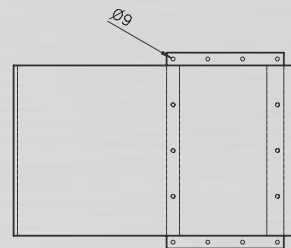

PRODUCT INFORMATION GUSH SHOWER TROPIC:

Technical specifications subject to modification.

MATERIAL:	acrylic glass, 15 mm thick
HEIGHT:	ca. 703 mm
WIDTH:	ca. 460 mm
OUTLET:	ca 400 mm
OPTION:	
ILLUMINATION:	LED/RGB illumination with remote control (optional)
RECOM. WATER FLOW:	23m³/h
WATER CONNECTION:	1 1/2" IG