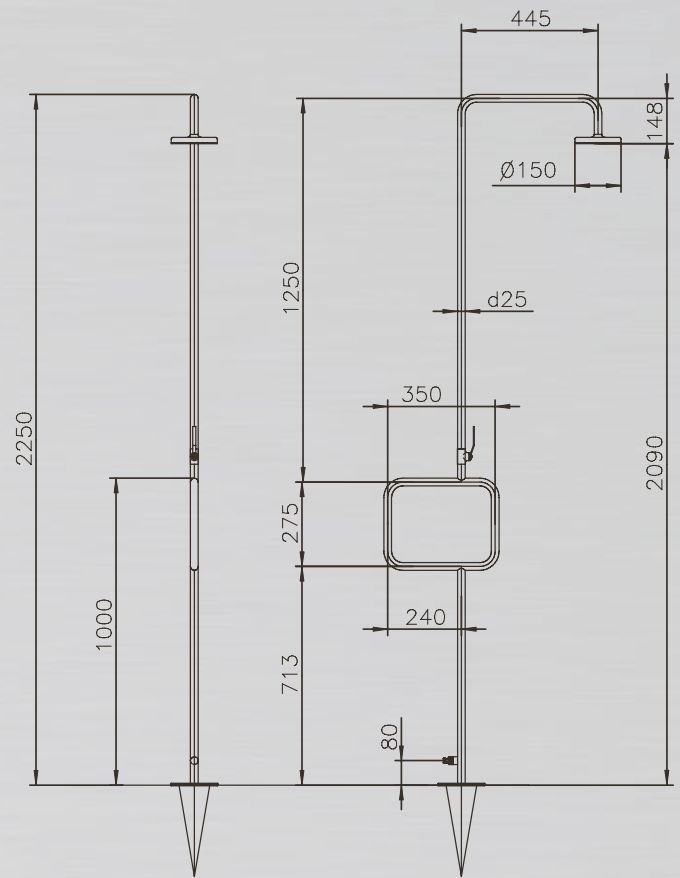

PRODUCT INFORMATION PACIFIC:

Technical specifications subject to modification.

MATERIAL:	stainless steel 304
TYPE:	cold water
HEIGHT, FLOOR TO SHOWER HEAD:	2.090 mm
FITTINGS:	chromed brass
SHOWER HEAD:	chromed plastic
WATER CONNECTION:	garden hose, Gardena or similar system
WEIGHT:	7 kg
ANCHORING:	ground spike (included with product)