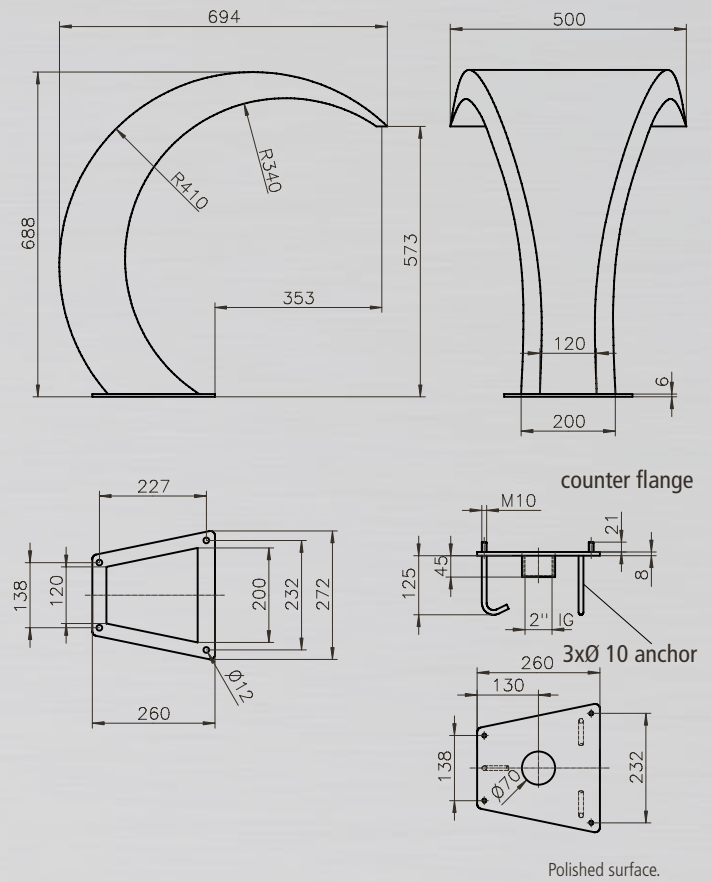

SABA

PRODUCT INFORMATION SABA:

Technical specifications subject to modification.

MATERIAL:	stainless steel 304, 8 mm safety glass, WPC (wood plastic composite) as floor plate
TYPE:	Cold & warm water
FUNCTION:	head and hand-held shower
HEIGHT, FLOOR TO SHOWER HEAD:	2.050 mm
FITTING:	chromed brass
WATER CONNECTION:	flexible hose; cold and warm water beneath the platform; 2 x 1/2" IG
WEIGHT:	37 kg
FLOOR PLATE:	WPC grate with stainless steel frame

GUSH PIPE WITH 4 MODULES //

Refreshment, massage and fun - the stainless steel gush pipes facilitate various possibilities. The extremely stable stainless steel gush pipes have a diameter of 51 mm, and a length of ca. 110 cm. There are various shower modules to choose from: Round stream, round - six-stream, flat stream, and flat - four-stream. The shower modules are mounted and sealed at the factory. Pump output of ca. 8m³/h is recommended. The connection has an internal thread of 2".

4 optional outlets:

1. Flat

2. Flat / 4x aperture

3. round

4. round / 6x aperture

PRODUCT INFORMATION GUSH PIPES:

Technical specifications subject to modification.

MATERIAL:	stainless steel 304
TYPE:	gush pipe
HEIGHT:	ca. 1.125 mm
WATER CONNECTION:	2" IG
WEIGHT:	6 kg
RECOM. PUMP OUTPUT:	8 - 10m ³ /h

GUSH SHOWER NEVADA

PRODUCT INFORMATION GUSH SHOWER NEVADA:

Technical specifications subject to modification.

MATERIAL:	stainless steel 316, polished
HEIGHT:	ca. 690 mm
OUTLET:	ca. 500 mm
RECOM. PUMP OUTPUT:	12-15m ³ /h
WATER CONNECTION:	2" IG
incl. counter flange	