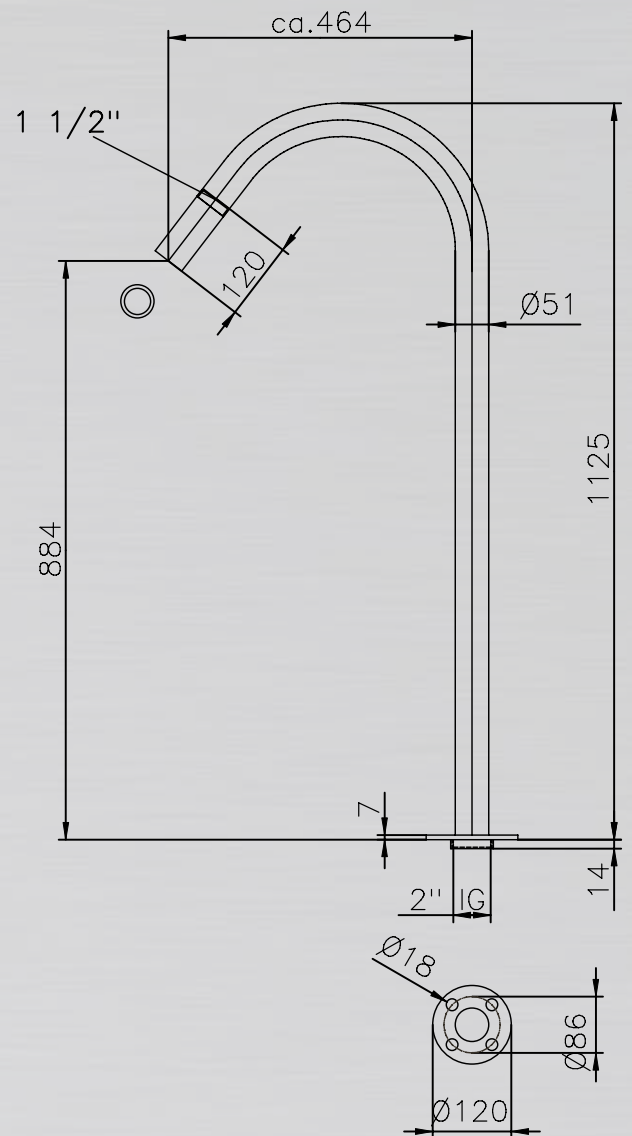

SABA

PRODUCT INFORMATION SABA:

Technical specifications subject to modification.

MATERIAL:	stainless steel 304, 8 mm safety glass, WPC (wood plastic composite) as floor plate
TYPE:	Cold & warm water
FUNCTION:	head and hand-held shower
HEIGHT, FLOOR TO SHOWER HEAD:	2.050 mm
FITTING:	chromed brass
WATER CONNECTION:	flexible hose; cold and warm water beneath the platform; 2 x 1/2" IG
WEIGHT:	37 kg
FLOOR PLATE:	WPC grate with stainless steel frame

GUSH PIPE WITH 4 MODULES //

Refreshment, massage and fun - the stainless steel gush pipes facilitate various possibilities. The extremely stable stainless steel gush pipes have a diameter of 51 mm, and a length of ca. 110 cm. There are various shower modules to choose from: Round stream, round - six-stream, flat stream, and flat - four-stream. The shower modules are mounted and sealed at the factory. Pump output of ca. 8m³/h is recommended. The connection has an internal thread of 2".

4 optional outlets:

1. Flat

2. Flat / 4x aperture

3. round

4. round / 6x aperture

PRODUCT INFORMATION GUSH PIPES:

Technical specifications subject to modification.

MATERIAL:	stainless steel 304
TYPE:	gush pipe
HEIGHT:	ca. 1.125 mm
WATER CONNECTION:	2" IG
WEIGHT:	6 kg
RECOM. PUMP OUTPUT:	8 - 10m ³ /h

GUSH SHOWER NEVADA

PRODUCT INFORMATION GUSH SHOWER NEVADA:

Technical specifications subject to modification.

MATERIAL:	stainless steel 316, polished
HEIGHT:	ca. 690 mm
OUTLET:	ca. 500 mm
RECOM. PUMP OUTPUT:	12-15m ³ /h
WATER CONNECTION:	2" IG
incl. counter flange	