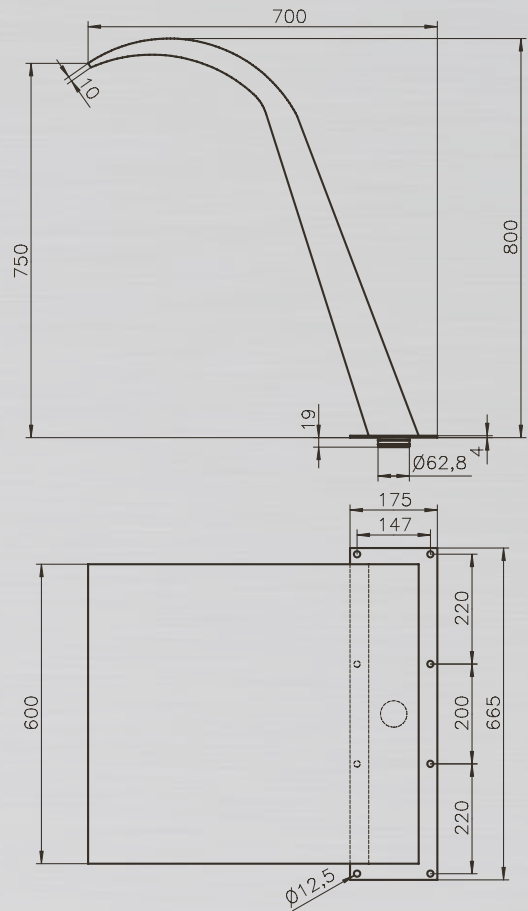

SABA

PRODUCT INFORMATION SABA:

Technical specifications subject to modification.

MATERIAL:	stainless steel 304, 8 mm safety glass, WPC (wood plastic composite) as floor plate
TYPE:	Cold & warm water
FUNCTION:	head and hand-held shower
HEIGHT, FLOOR TO SHOWER HEAD:	2.050 mm
FITTING:	chromed brass
WATER CONNECTION:	flexible hose; cold and warm water beneath the platform; 2 x 1/2" IG
WEIGHT:	37 kg
FLOOR PLATE:	WPC grate with stainless steel frame

GUSH SHOWER MAINE

PRODUCT INFORMATION GUSH SHOWER MAINE:

MATERIAL:	stainless steel 316, polished
HEIGHT:	ca. 290 mm
OUTLET:	ca. 300 mm
RECOM. PUMP OUTPUT:	5 m ³ /h
WATER CONNECTION:	1 1/2" AG
incl. counter flange	

GUSH OUTLET TEXAS //

GUSH OUTLET TEXAS

PRODUCT INFORMATION GUSH OUTLET TEXAS:

MATERIAL:	stainless steel 316, smoothed
HEIGHT:	ca. 140 mm
OUTLET:	ca. 490 mm
RECOM. PUMP OUTPUT:	2 - 3 m ³ /h
WATER CONNECTION:	1 1/2" IG

GUSH SHOWERS

GUSH SHOWER INDIANA //

GUSH SHOWER INDIANA

PRODUCT INFORMATION GUSH SHOWER INDIANA:

Polished surface.

Technical specifications subject to modification.

MATERIAL:	stainless steel 316, polished
HEIGHT:	ca. 800 mm
OUTLET:	ca. 600 mm
RECOM. PUMP OUTPUT:	12-15m ³ /h
WATER CONNECTION:	2 1/2" AG
incl. counter flange	