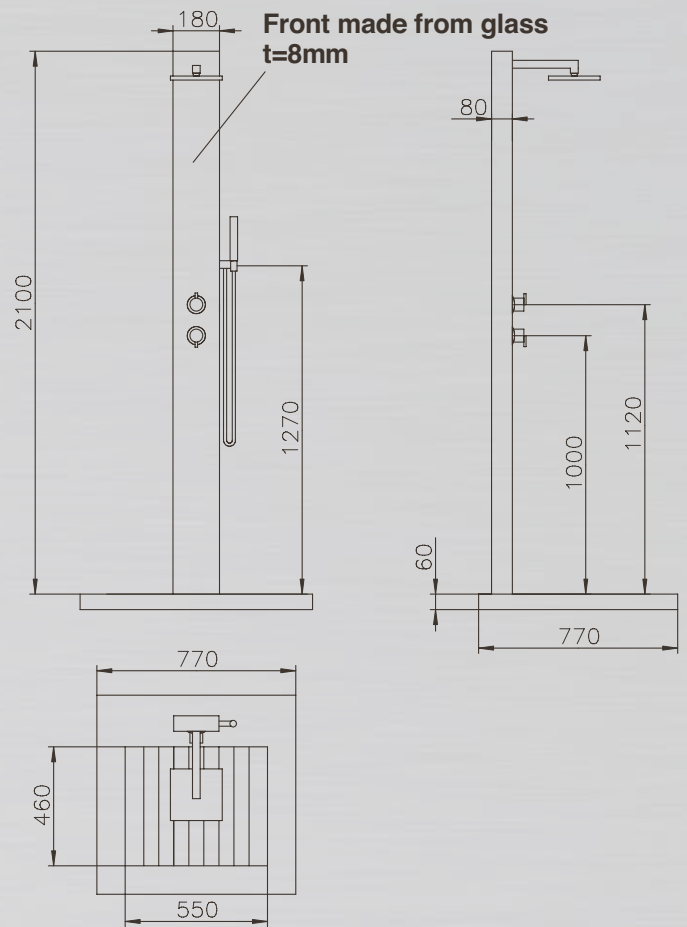

HELENA

PRODUCT INFORMATION HELENA:

Technical specifications subject to modification.

MATERIAL:	stainless steel 304 and WPC (Wood Plastic Composite)
TYPE:	Cold & warm water
FUNCTION:	top, body and hand-held shower
HEIGHT, FLOOR TO SHOWER HEAD:	2.050 mm
FITTING:	chromed brass
WATER CONNECTION:	flexible hose; cold and warm water beneath the platform; 2 x 1/2" IG
WEIGHT:	33 kg
FLOOR PLATE:	WPC grate with stainless steel frame

ELBA

PRODUCT INFORMATION ELBA:

Technical specifications subject to modification.

MATERIAL:	stainless steel 304 and WPC (Wood Plastic Composite)
TYPE:	Cold & warm water
FUNCTION:	top, body and hand-held shower
HEIGHT, FLOOR TO SHOWER HEAD:	2.000 mm
FITTING:	chromed brass
WATER CONNECTION:	flexible hose; cold and warm water beneath the platform; 2 x 1/2" IG
WEIGHT:	36 kg
FLOOR PLATE:	WPC grate with stainless steel frame

SABA

PRODUCT INFORMATION SABA:

Technical specifications subject to modification.

MATERIAL:	stainless steel 304, 8 mm safety glass, WPC (wood plastic composite) as floor plate
TYPE:	Cold & warm water
FUNCTION:	head and hand-held shower
HEIGHT, FLOOR TO SHOWER HEAD:	2.050 mm
FITTING:	chromed brass
WATER CONNECTION:	flexible hose; cold and warm water beneath the platform; 2 x 1/2" IG
WEIGHT:	37 kg
FLOOR PLATE:	WPC grate with stainless steel frame

TOBAGO

PRODUCT INFORMATION TOBAGO:

Technical specifications subject to modification.

MATERIAL:	stainless steel 304, 8 mm safety glass, WPC (wood plastic composite) as floor plate
TYPE:	Cold & warm water
FUNCTION:	head and hand-held shower
HEIGHT, FLOOR TO SHOWER HEAD:	2.050 mm
FITTING:	chromed brass
WATER CONNECTION:	flexible hose; cold and warm water beneath the platform; 2 x 1/2" IG
WEIGHT:	37 kg
FLOOR PLATE:	WPC grate with stainless steel frame