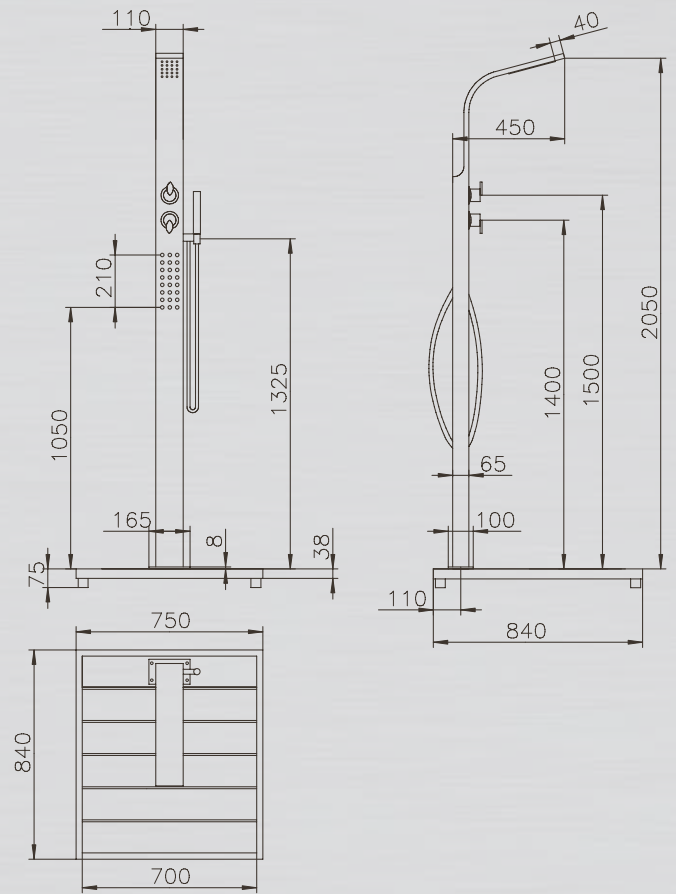

HELENA

PRODUCT INFORMATION HELENA:

Technical specifications subject to modification.

MATERIAL:	stainless steel 304 and WPC (Wood Plastic Composite)
TYPE:	Cold & warm water
FUNCTION:	top, body and hand-held shower
HEIGHT, FLOOR TO SHOWER HEAD:	2.050 mm
FITTING:	chromed brass
WATER CONNECTION:	flexible hose; cold and warm water beneath the platform; 2 x 1/2" IG
WEIGHT:	33 kg
FLOOR PLATE:	WPC grate with stainless steel frame

ELBA

PRODUCT INFORMATION ELBA:

Technical specifications subject to modification.

MATERIAL:	stainless steel 304 and WPC (Wood Plastic Composite)
TYPE:	Cold & warm water
FUNCTION:	top, body and hand-held shower
HEIGHT, FLOOR TO SHOWER HEAD:	2.000 mm
FITTING:	chromed brass
WATER CONNECTION:	flexible hose; cold and warm water beneath the platform; 2 x 1/2" IG
WEIGHT:	36 kg
FLOOR PLATE:	WPC grate with stainless steel frame

SABA

PRODUCT INFORMATION SABA:

Technical specifications subject to modification.

MATERIAL:	stainless steel 304, 8 mm safety glass, WPC (wood plastic composite) as floor plate
TYPE:	Cold & warm water
FUNCTION:	head and hand-held shower
HEIGHT, FLOOR TO SHOWER HEAD:	2.050 mm
FITTING:	chromed brass
WATER CONNECTION:	flexible hose; cold and warm water beneath the platform; 2 x 1/2" IG
WEIGHT:	37 kg
FLOOR PLATE:	WPC grate with stainless steel frame

TOBAGO

PRODUCT INFORMATION TOBAGO:

Technical specifications subject to modification.

MATERIAL:	stainless steel 304, 8 mm safety glass, WPC (wood plastic composite) as floor plate
TYPE:	Cold & warm water
FUNCTION:	head and hand-held shower
HEIGHT, FLOOR TO SHOWER HEAD:	2.050 mm
FITTING:	chromed brass
WATER CONNECTION:	flexible hose; cold and warm water beneath the platform; 2 x 1/2" IG
WEIGHT:	37 kg
FLOOR PLATE:	WPC grate with stainless steel frame