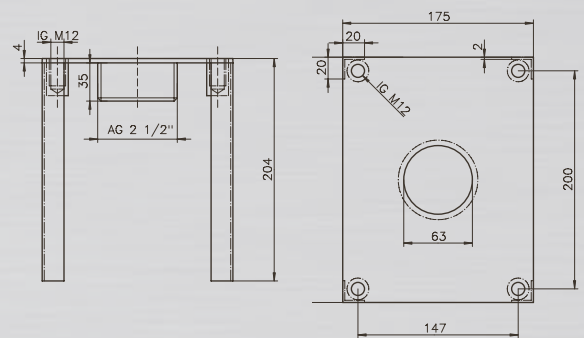

HELENA

PRODUCT INFORMATION HELENA:

Technical specifications subject to modification.

MATERIAL:	stainless steel 304 and WPC (Wood Plastic Composite)
TYPE:	Cold & warm water
FUNCTION:	top, body and hand-held shower
HEIGHT, FLOOR TO SHOWER HEAD:	2.050 mm
FITTING:	chromed brass
WATER CONNECTION:	flexible hose; cold and warm water beneath the platform; 2 x 1/2" IG
WEIGHT:	33 kg
FLOOR PLATE:	WPC grate with stainless steel frame

SABA

PRODUCT INFORMATION SABA:

Technical specifications subject to modification.

MATERIAL:	stainless steel 304, 8 mm safety glass, WPC (wood plastic composite) as floor plate
TYPE:	Cold & warm water
FUNCTION:	head and hand-held shower
HEIGHT, FLOOR TO SHOWER HEAD:	2.050 mm
FITTING:	chromed brass
WATER CONNECTION:	flexible hose; cold and warm water beneath the platform; 2 x 1/2" IG
WEIGHT:	37 kg
FLOOR PLATE:	WPC grate with stainless steel frame

GUSH OUTLET TEXAS //

GUSH OUTLET TEXAS

PRODUCT INFORMATION GUSH OUTLET TEXAS:

MATERIAL:	stainless steel 316, smoothed
HEIGHT:	ca. 140 mm
OUTLET:	ca. 490 mm
RECOM. PUMP OUTPUT:	2 - 3 m ³ /h
WATER CONNECTION:	1 1/2" IG

GUSH SHOWERS

GUSH SHOWER INDIANA //

GUSH SHOWER INDIANA

PRODUCT INFORMATION GUSH SHOWER INDIANA:

Polished surface.

Technical specifications subject to modification.

MATERIAL:	stainless steel 316, polished
HEIGHT:	ca. 800 mm
OUTLET:	ca. 600 mm
RECOM. PUMP OUTPUT:	12-15m ³ /h
WATER CONNECTION:	2 1/2" AG
incl. counter flange	