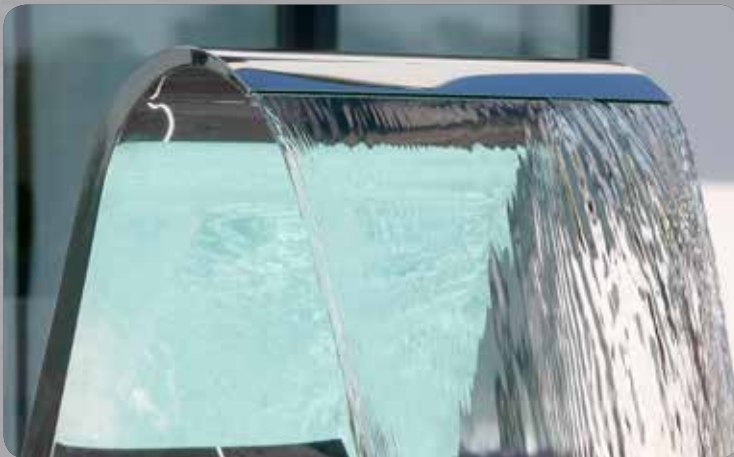

GUSH SHOWERS

GUSH SHOWER INDIANA //

GUSH SHOWER INDIANA