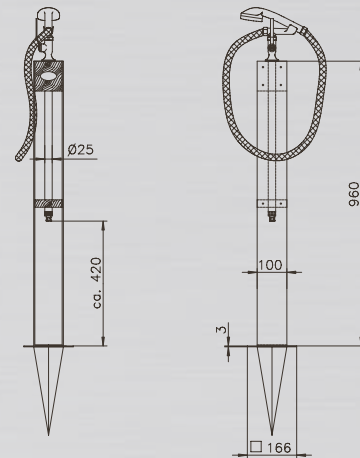

PACIFIC

Floor plate not included with product.

PRODUCT INFORMATION PACIFIC:

Technical specifications subject to modification.

MATERIAL:	stainless steel 304
TYPE:	cold water
HEIGHT, FLOOR TO SHOWER HEAD:	2.090 mm
FITTINGS:	chromed brass
SHOWER HEAD:	chromed plastic
WATER CONNECTION:	garden hose, Gardena or similar system
WEIGHT:	7 kg
ANCHORING:	ground spike (included with product)

PRODUCT INFORMATION ALTENA:

ALTENA MINI DIMENSIONS:

Technical specifications subject to modification.

MATERIAL: stainless steel 304 and weather-resistant wood

TYPE: cold water

HEIGHT, FLOOR TO SHOWER HEAD: 2.070 mm

FITTINGS: ball tap, chromed brass

SHOWER HEAD: chromed plastic

WATER CONNECTION: garden hose,
Gardena or similar system

WEIGHT: Altena: 13 kg / Altena Mini: 10 kg

ANCHORING: ground spike (included with product)

GUSH PIPE WITH 4 MODULES //

Refreshment, massage and fun - the stainless steel gush pipes facilitate various possibilities. The extremely stable stainless steel gush pipes have a diameter of 51 mm, and a length of ca. 110 cm. There are various shower modules to choose from: Round stream, round - six-stream, flat stream, and flat - four-stream. The shower modules are mounted and sealed at the factory. Pump output of ca. 8m³/h is recommended. The connection has an internal thread of 2".