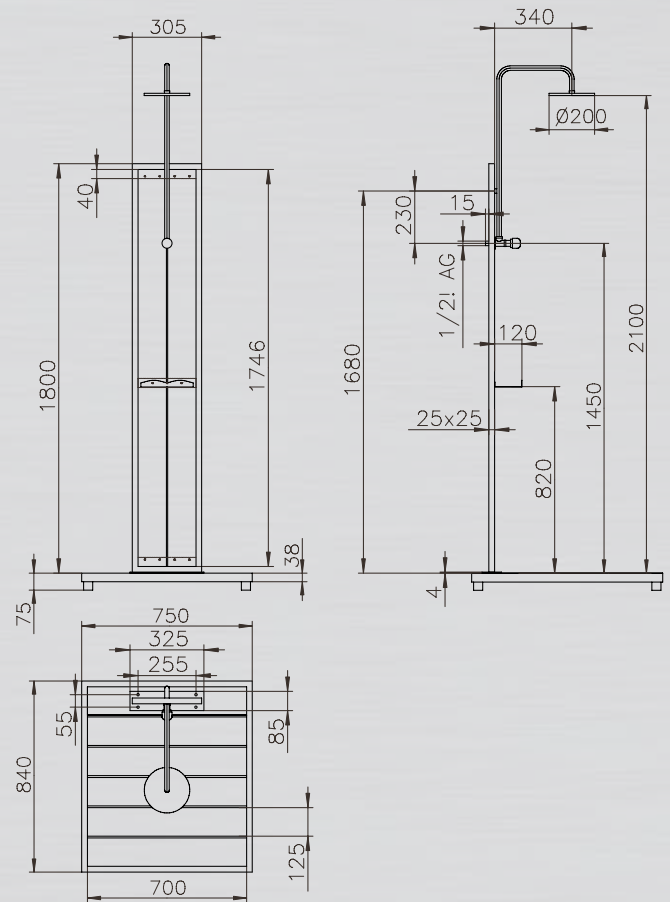

PRODUCT INFORMATION BAHAMA:

Technical specifications subject to modification.

MATERIAL: stainless steel 304 and weather-resistant wood

TYPE: cold water

HEIGHT, FLOOR TO SHOWER HEAD: 2.100 mm

FITTING: chromed brass

WATER CONNECTION: garden hose, Gardena system or similar

WEIGHT: 37 kg

FLOOR PLATE: wooden grate with stainless steel frame