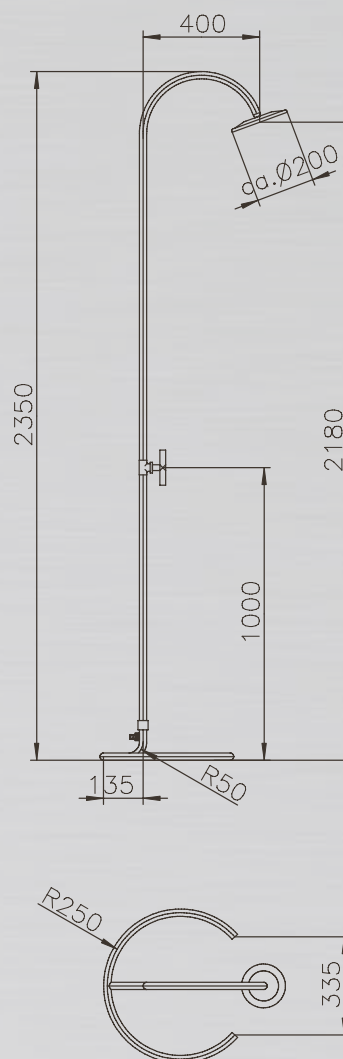

HELENA

PRODUCT INFORMATION HELENA:

Technical specifications subject to modification.

MATERIAL:	stainless steel 304 and WPC (Wood Plastic Composite)
TYPE:	Cold & warm water
FUNCTION:	top, body and hand-held shower
HEIGHT, FLOOR TO SHOWER HEAD:	2.050 mm
FITTING:	chromed brass
WATER CONNECTION:	flexible hose; cold and warm water beneath the platform; 2 x 1/2" IG
WEIGHT:	33 kg
FLOOR PLATE:	WPC grate with stainless steel frame

SABA

PRODUCT INFORMATION SABA:

Technical specifications subject to modification.

MATERIAL:	stainless steel 304, 8 mm safety glass, WPC (wood plastic composite) as floor plate
TYPE:	Cold & warm water
FUNCTION:	head and hand-held shower
HEIGHT, FLOOR TO SHOWER HEAD:	2.050 mm
FITTING:	chromed brass
WATER CONNECTION:	flexible hose; cold and warm water beneath the platform; 2 x 1/2" IG
WEIGHT:	37 kg
FLOOR PLATE:	WPC grate with stainless steel frame

COBRA

PRODUCT INFORMATION COBRA:

Technical specifications subject to modification.

MATERIAL:	stainless steel 304
TYPE:	cold water
HEIGHT, FLOOR TO SHOWER HEAD:	2.100 mm
FITTINGS:	chromed brass
SHOWER HEAD:	chromed plastic
WATER CONNECTION:	garden hose, Gardena or similar system
WEIGHT:	7 kg
ANCHORING:	free-standing

MARLIN

PRODUCT INFORMATION TROMBONE:

Technical specifications subject to modification.

MATERIAL:	stainless steel 304
TYPE:	cold water
HEIGHT, FLOOR TO SHOWER HEAD:	2.180 mm
FITTINGS:	chromed brass
SHOWER HEAD:	chromed plastic
WATER CONNECTION:	garden hose, Gardena or similar system
WEIGHT:	6 kg
ANCHORING:	free-standing