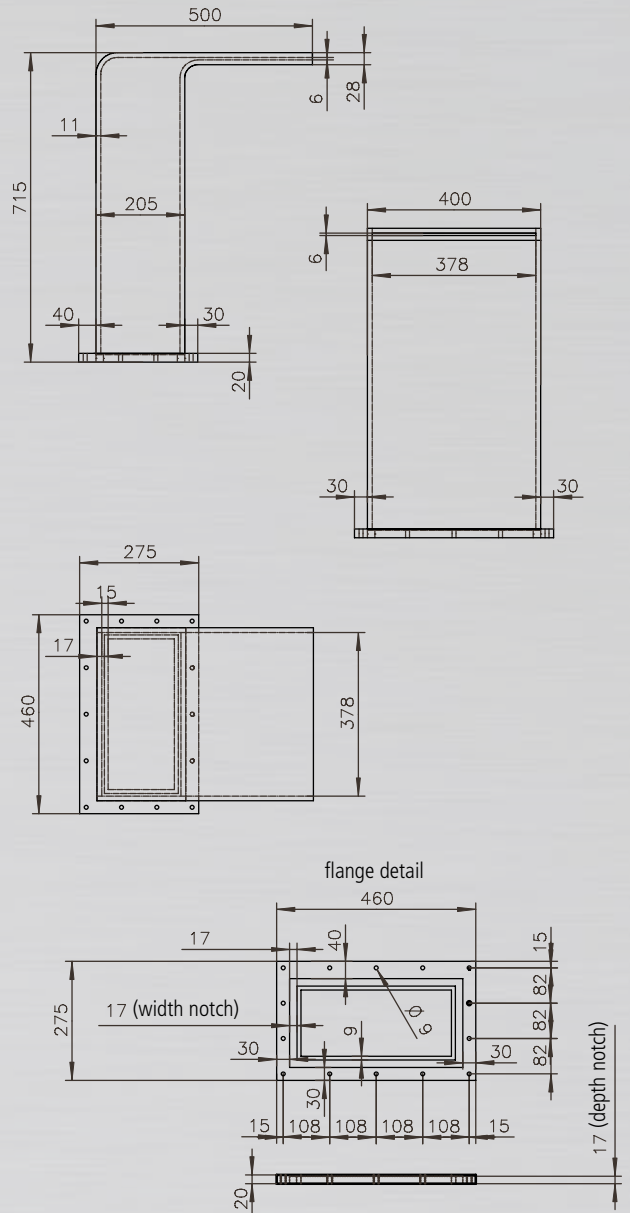

TOBAGO

PRODUCT INFORMATION TOBAGO:

Technical specifications subject to modification.

MATERIAL:	stainless steel 304, 8 mm safety glass, WPC (wood plastic composite) as floor plate
TYPE:	Cold & warm water
FUNCTION:	head and hand-held shower
HEIGHT, FLOOR TO SHOWER HEAD:	2.050 mm
FITTING:	chromed brass
WATER CONNECTION:	flexible hose; cold and warm water beneath the platform; 2 x 1/2" IG
WEIGHT:	37 kg
FLOOR PLATE:	WPC grate with stainless steel frame

BAHAMA

PRODUCT INFORMATION BAHAMA:

Technical specifications subject to modification.

MATERIAL: stainless steel 304 and weather-resistant wood

TYPE: cold water

HEIGHT, FLOOR TO SHOWER HEAD: 2.100 mm

FITTING: chromed brass

PRODUCT INFORMATION CASCADE:

Smoothed surface.

Technical specifications subject to modification.

MATERIAL:	stainless steel 304, polished	stainless steel 304, polished	stainless steel 304, polished
HEIGHT:	60 mm	60 mm	60 mm
OUTLET:	300 mm	500 mm	800 mm
TOTAL LENGTH:	400 mm	400 mm	600 mm
RECOM. PUMP OUTPUT:	0,35 KW/230 Volt	0,35 KW/230 Volt	0,35 KW/230 Volt
WATER CONNECTION:	1 ¼" AG	1 ¼" AG	1 ½" AG
VOLUME:	2500 l/h	3600 l/h	5800 l/h

Technical specifications subject to modification.

MATERIAL:	acrylic glass, 15 mm thick
HEIGHT:	ca. 715 mm
WIDTH:	ca. 400 mm
OUTLET:	ca 400 mm
OPTION:	
ILLUMINATION:	LED/RGB illumination with remote control (optional)
RECOM. WATER FLOW:	23m ³ /h
WATER CONNECTION:	1 ½" IG