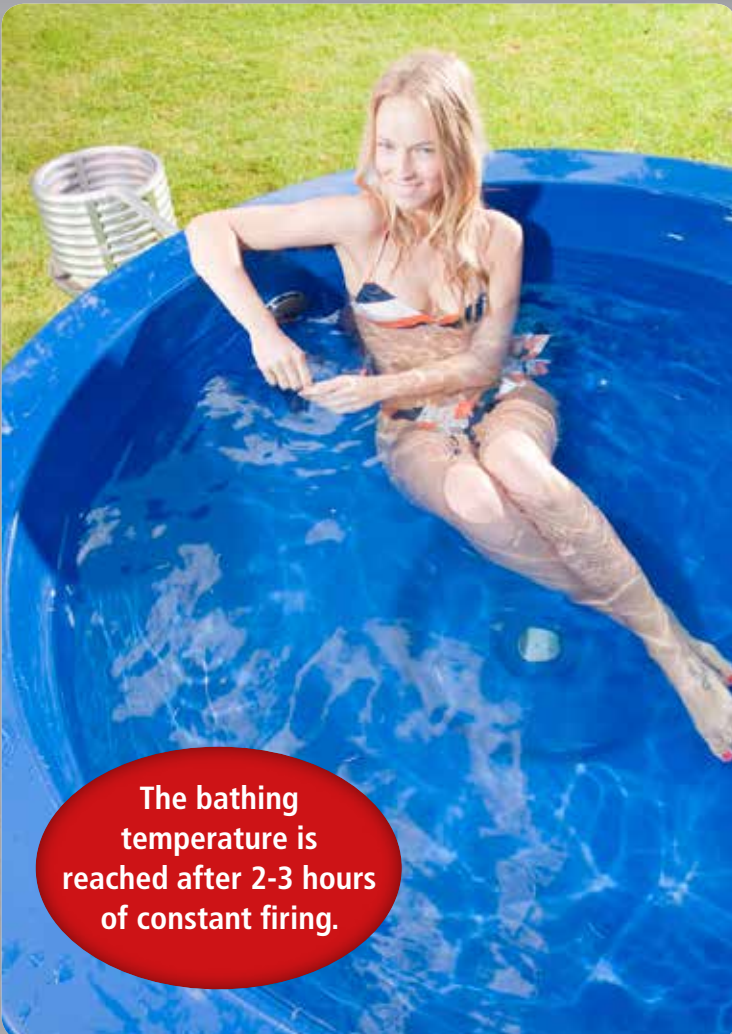

GUSH SHOWER TROPIC //

Transparent, light, yet still elegant. The TROPIC gush shower is a design highlight. Made from clear acrylic glass, this attraction not only provides a free view onto the streaming waterfall, it is also a visual highlight to any wellness garden. The clear structures and stable, regal acrylic glass come together to form one complete unit. The integrated LED/RGB lights (optional) mean you'll experience a firework show of colours right at dusk, which you can control individually using the optional colour control.

HOT TUB

HOT TUB 2.0 //

The outdoor bath that delivers bathing fun any time of year. Use this large tub - made in Europe - as a plunge pool after steeping out of the sauna, for party fun or simply as an ornament for your garden.