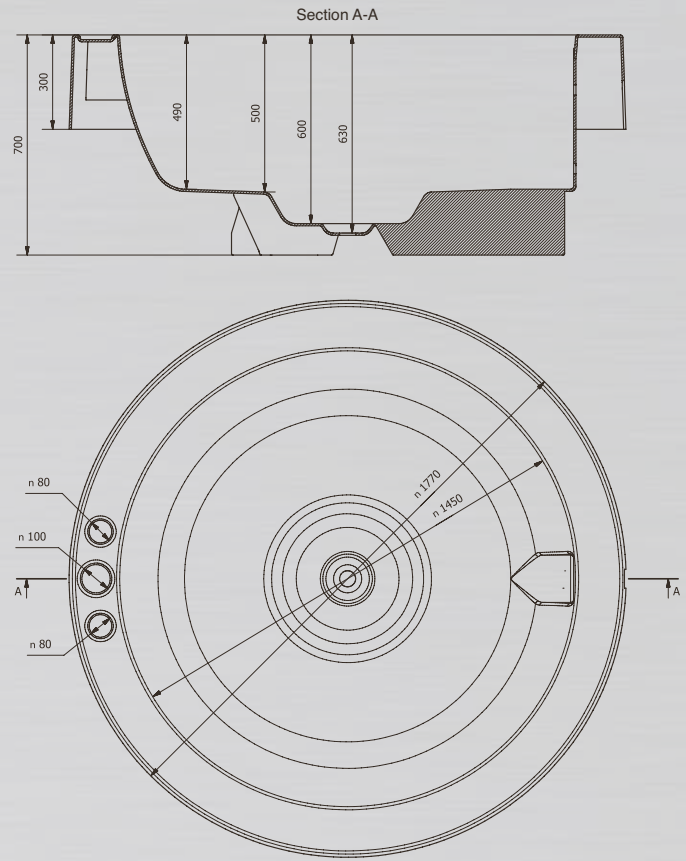

PRODUCT INFORMATION HOT TUB 2.0:

Technical specifications subject to modification.

MATERIAL: Fibreglass compound, double wall, gel coating, stainless steel heating coil

EXTERIOR DIAMETER: 1.770 mm

INTERIOR DIAMETER: 1.450 mm

TOTAL HEIGHT: 700 mm

CAPACITY: ca. 570 l

HEAT SUPPLY: wood fire

COLOURS: red, orange, dark blue

WEIGHT: ca. 80 kg