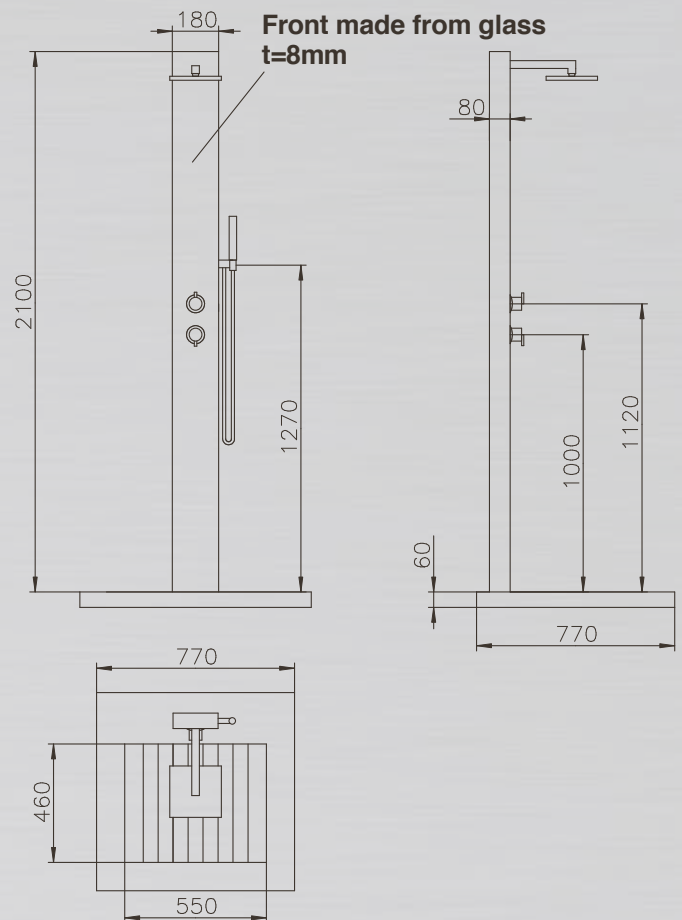

HELENA

PRODUCT INFORMATION HELENA:

Technical specifications subject to modification.

MATERIAL:	stainless steel 304 and WPC (Wood Plastic Composite)
TYPE:	Cold & warm water
FUNCTION:	top, body and hand-held shower
HEIGHT, FLOOR TO SHOWER HEAD:	2.050 mm
FITTING:	chromed brass
WATER CONNECTION:	flexible hose; cold and warm water beneath the platform; 2 x 1/2" IG
WEIGHT:	33 kg
FLOOR PLATE:	WPC grate with stainless steel frame

ELBA

PRODUCT INFORMATION ELBA:

Technical specifications subject to modification.

MATERIAL:	stainless steel 304 and WPC (Wood Plastic Composite)
TYPE:	Cold & warm water
FUNCTION:	top, body and hand-held shower
HEIGHT, FLOOR TO SHOWER HEAD:	2.000 mm
FITTING:	chromed brass
WATER CONNECTION:	flexible hose; cold and warm water beneath the platform; 2 x 1/2" IG
WEIGHT:	36 kg
FLOOR PLATE:	WPC grate with stainless steel frame

SABA

PRODUCT INFORMATION SABA:

Technical specifications subject to modification.

MATERIAL:	stainless steel 304, 8 mm safety glass, WPC (wood plastic composite) as floor plate
TYPE:	Cold & warm water
FUNCTION:	head and hand-held shower
HEIGHT, FLOOR TO SHOWER HEAD:	2.050 mm
FITTING:	chromed brass
WATER CONNECTION:	flexible hose; cold and warm water beneath the platform; 2 x 1/2" IG
WEIGHT:	37 kg
FLOOR PLATE:	WPC grate with stainless steel frame

TOBAGO

PRODUCT INFORMATION TOBAGO:

Technical specifications subject to modification.

MATERIAL:	stainless steel 304, 8 mm safety glass, WPC (wood plastic composite) as floor plate
TYPE:	Cold & warm water
FUNCTION:	head and hand-held shower
HEIGHT, FLOOR TO SHOWER HEAD:	2.050 mm
FITTING:	chromed brass
WATER CONNECTION:	flexible hose; cold and warm water beneath the platform; 2 x 1/2" IG
WEIGHT:	37 kg
FLOOR PLATE:	WPC grate with stainless steel frame