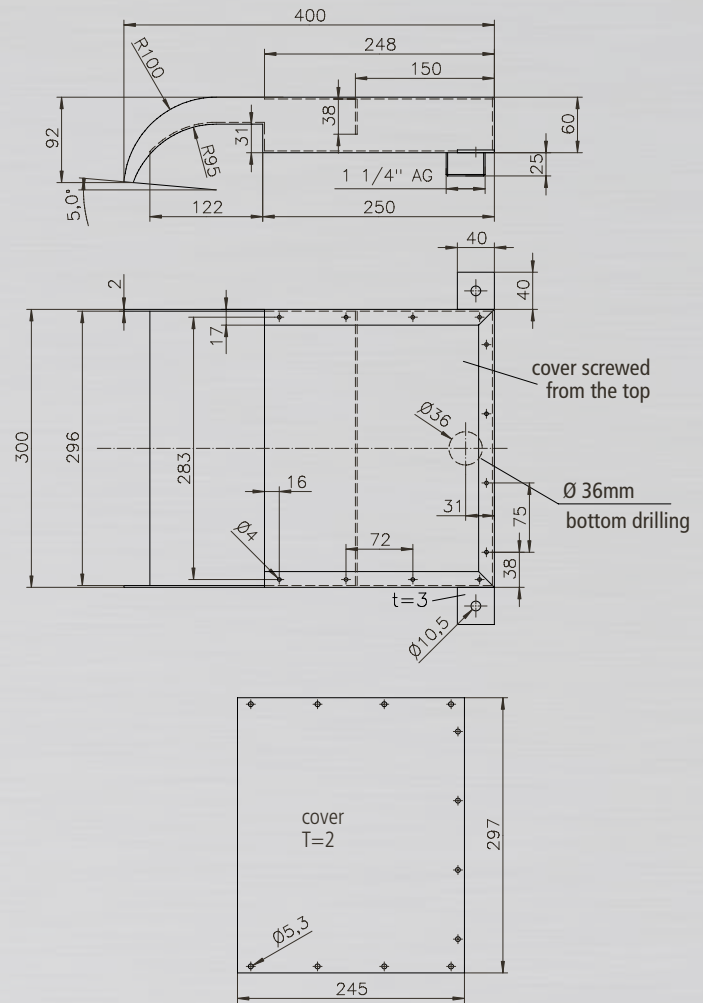

PRODUCT INFORMATION CASCADE:

Smoothed surface.

Technical specifications subject to modification.

MATERIAL:	stainless steel 304, polished	stainless steel 304, polished	stainless steel 304, polished
HEIGHT:	60 mm	60 mm	60 mm
OUTLET:	300 mm	500 mm	800 mm
TOTAL LENGTH:	400 mm	400 mm	600 mm
RECOM. PUMP OUTPUT:	0,35 KW/230 Volt	0,35 KW/230 Volt	0,35 KW/230 Volt
WATER CONNECTION:	1 ¼" AG	1 ¼" AG	1 ½" AG
VOLUME:	2500 l/h	3600 l/h	5800 l/h