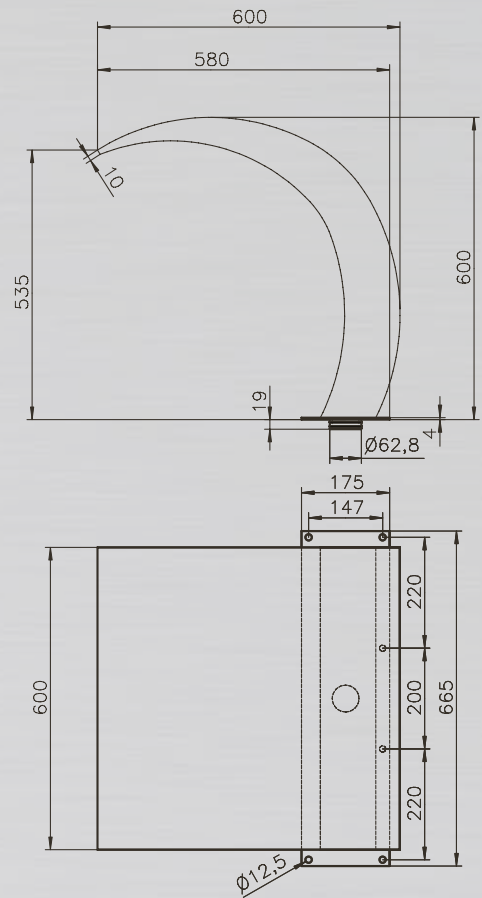

SABA

PRODUCT INFORMATION SABA:

Technical specifications subject to modification.

MATERIAL:	stainless steel 304, 8 mm safety glass, WPC (wood plastic composite) as floor plate
TYPE:	Cold & warm water
FUNCTION:	head and hand-held shower
HEIGHT, FLOOR TO SHOWER HEAD:	2.050 mm
FITTING:	chromed brass
WATER CONNECTION:	flexible hose; cold and warm water beneath the platform; 2 x 1/2" IG
WEIGHT:	37 kg
FLOOR PLATE:	WPC grate with stainless steel frame

GUSH SHOWER NEVADA

PRODUCT INFORMATION GUSH SHOWER NEVADA:

Technical specifications subject to modification.

MATERIAL:	stainless steel 316, polished
HEIGHT:	ca. 690 mm
OUTLET:	ca. 500 mm
RECOM. PUMP OUTPUT:	12-15m ³ /h
WATER CONNECTION:	2" IG
incl. counter flange	

GUSH SHOWER PHOENIX //

GUSH SHOWER PHOENIX

PRODUCT INFORMATION SCHWALLDUSCHE PHOENIX:

Polished surface.

Technical specifications subject to modification.

MATERIAL:	stainless steel 316, polished
HEIGHT:	ca. 460 mm
OUTLET:	ca. 350 mm
RECOM. PUMP OUTPUT:	12-15m ³ /h
WATER CONNECTION:	1 1/2" IG

GUSH SHOWERS

GUSH SHOWER ALASKA //

GUSH SHOWER ALASKA

PRODUCT INFORMATION GUSH SHOWER ALASKA:

Polished surface.

Technical specifications subject to modification.

MATERIAL:	stainless steel 316, polished
HEIGHT:	ca. 600 mm
OUTLET:	ca. 600 mm
RECOM. PUMP OUTPUT:	12-15m ³ /h
WATER CONNECTION:	2 ½" AG
incl. counter flange	