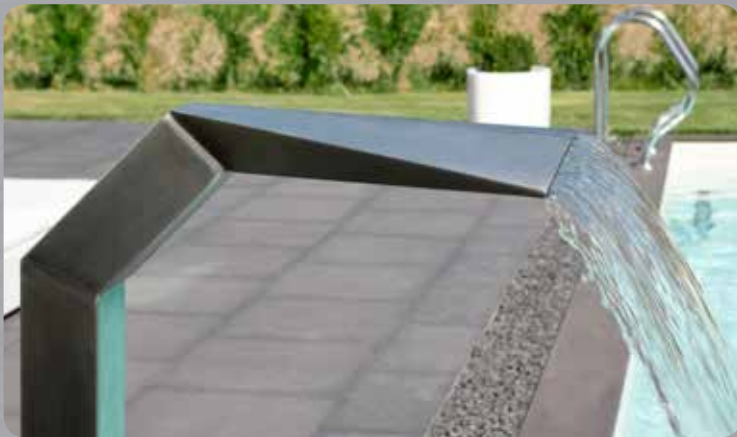

GUSH SHOWER ARIZONA //

SCHWALDUSCHE ARIZONA