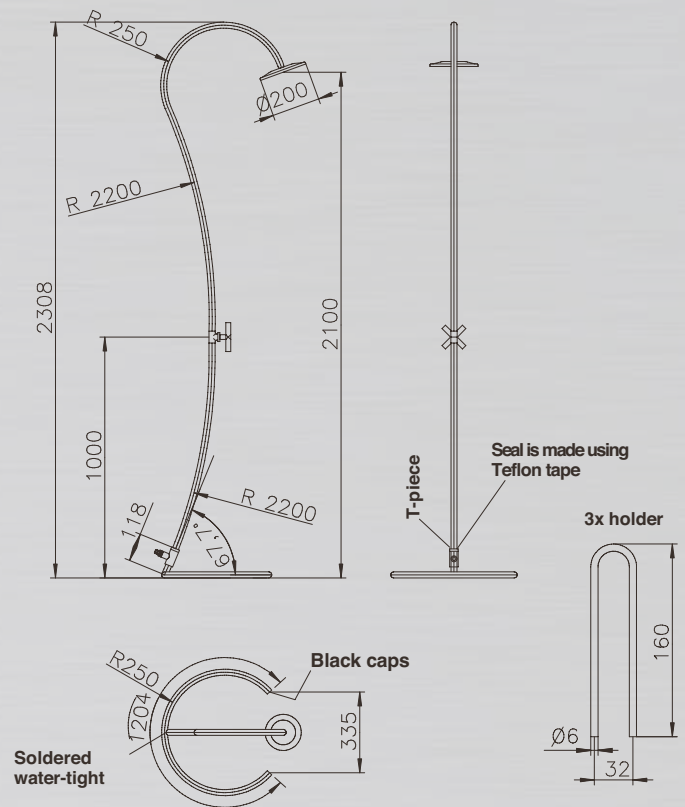

HELENA

PRODUCT INFORMATION HELENA:

Technical specifications subject to modification.

MATERIAL:	stainless steel 304 and WPC (Wood Plastic Composite)
TYPE:	Cold & warm water
FUNCTION:	top, body and hand-held shower
HEIGHT, FLOOR TO SHOWER HEAD:	2.050 mm
FITTING:	chromed brass
WATER CONNECTION:	flexible hose; cold and warm water beneath the platform; 2 x 1/2" IG
WEIGHT:	33 kg
FLOOR PLATE:	WPC grate with stainless steel frame

SABA

PRODUCT INFORMATION SABA:

Technical specifications subject to modification.

MATERIAL:	stainless steel 304, 8 mm safety glass, WPC (wood plastic composite) as floor plate
TYPE:	Cold & warm water
FUNCTION:	head and hand-held shower
HEIGHT, FLOOR TO SHOWER HEAD:	2.050 mm
FITTING:	chromed brass
WATER CONNECTION:	flexible hose; cold and warm water beneath the platform; 2 x 1/2" IG
WEIGHT:	37 kg
FLOOR PLATE:	WPC grate with stainless steel frame

IBIZA

PRODUCT INFORMATION IBIZA:

Technical specifications subject to modification.

MATERIAL:	stainless steel 304 and weather-resistant wood
TYPE:	cold water
HEIGHT, FLOOR TO SHOWER HEAD:	2.065 mm
WATER CONNECTION:	garden hose, Gardena system or similar
WEIGHT:	28 kg
FLOOR PLATE:	wooden grate with stainless steel frame

COBRA

PRODUCT INFORMATION COBRA:

Technical specifications subject to modification.

MATERIAL:	stainless steel 304
TYPE:	cold water
HEIGHT, FLOOR TO SHOWER HEAD:	2.100 mm
FITTINGS:	chromed brass
SHOWER HEAD:	chromed plastic
WATER CONNECTION:	garden hose, Gardena or similar system
WEIGHT:	7 kg
ANCHORING:	free-standing