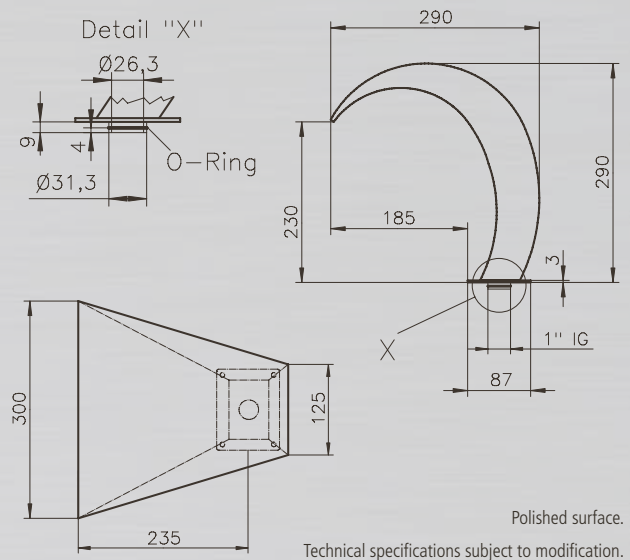

GUSH SHOWER NEVADA

PRODUCT INFORMATION GUSH SHOWER NEVADA:

Technical specifications subject to modification.

MATERIAL:	stainless steel 316, polished
HEIGHT:	ca. 690 mm
OUTLET:	ca. 500 mm
RECOM. PUMP OUTPUT:	12-15m ³ /h
WATER CONNECTION:	2" IG
incl. counter flange	

GUSH SHOWER ARIZONA //

SCHWALDUSCHE ARIZONA

PRODUCT INFORMATION GUSH SHOWER ARIZONA:

Polished surface.

Technical specifications subject to modification.

MATERIAL:	stainless steel, polished
HEIGHT:	cca: 705 / 831 mm
OUTLET:	ca. 500 mm
RECOM. PUMP OUTPUT:	12-15m ³ /h
WATER CONNECTION:	2 1/2" IG

GUSH SHOWERS / GUSH OUTLET

GUSH SHOWER MAINE //

A small gush shower, which needs no separate pump for working. A good value water attraction, even for smaller pools. Made of stainless steel (316) with a polish shining surface, the gush shower Maine comes along with a counter flange.

GUSH SHOWER MAINE

PRODUCT INFORMATION GUSH SHOWER MAINE:

MATERIAL:	stainless steel 316, polished
HEIGHT:	ca. 290 mm
OUTLET:	ca. 300 mm
RECOM. PUMP OUTPUT:	5 m ³ /h
WATER CONNECTION:	1 1/2" AG
incl. counter flange	