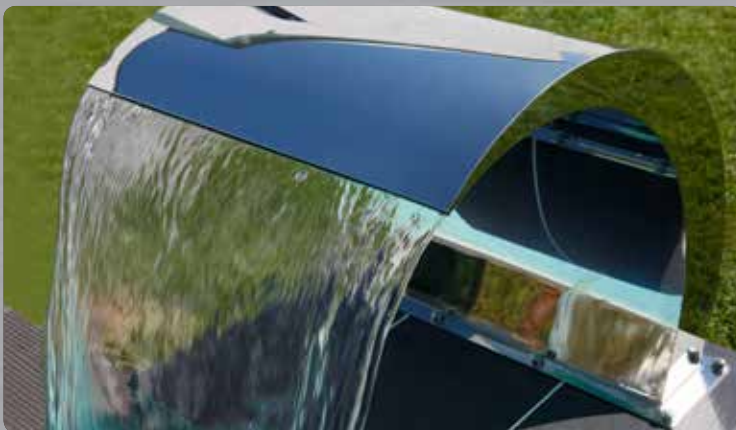

GUSH SHOWERS

GUSH SHOWER ALASKA //

GUSH SHOWER ALASKA