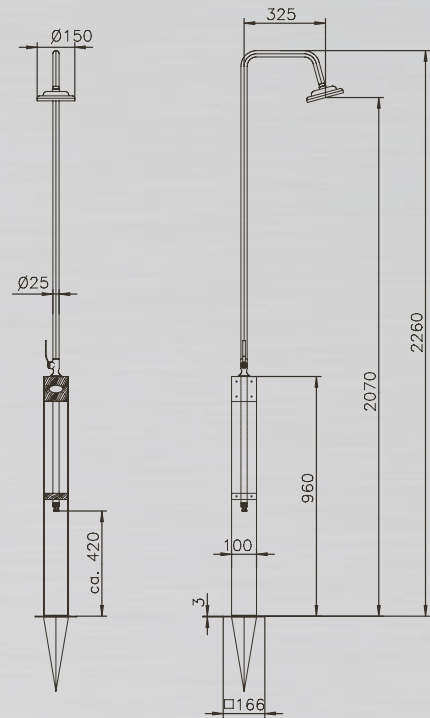

PRODUCT INFORMATION ALTENA:

ALTENA MINI DIMENSIONS: