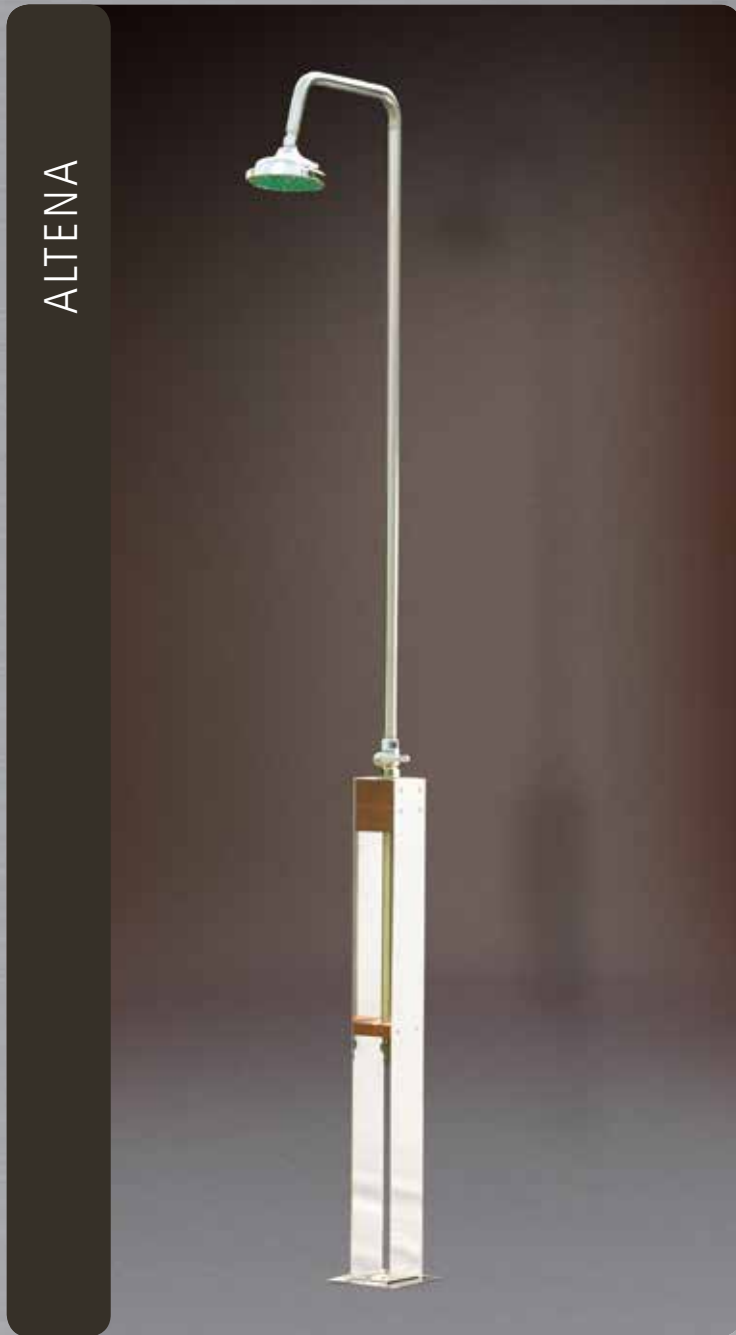

COLD WATER

ALTENA //

Even on days filled with summer sunshine, something can be missing: a quick freshening-up now and then. The Altena garden shower provides just that. It combines select wood and high quality stainless steel to create an aesthetic unit. This superbly planned designer object will doubtlessly be a great addition to your garden. Altena is extremely stable and easy to mount. The shower is secured into the grass or bedding using a ground spike, connected to a garden hose and summer is ready to begin.