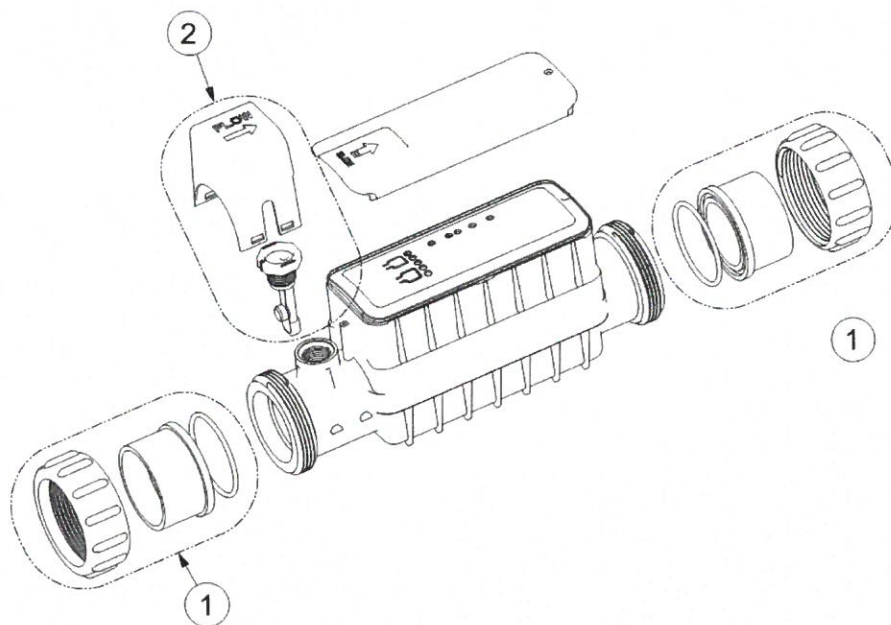

INTELLICHLOR®

INTELLICHLOR®

Replacement Parts

No.	Part No.	Description	Part No.	Includes
1	H-52-0595	Replacement Union Set		2
2	520736	Flow Switch replacement kit		1
Not Shown				
	H-52-0881	Replacement Cell IC20		
	H-52-0882	Replacement Cell IC40		
	H-52-0883	IC20 & IC40 Transfo		
	H-52-0884	Spacer Cell (for start-up or winterization) Acid Washing Kit		
	520670	(incl. Closed end union cap, o-ring and coupling nut)		
	521147	Gasket Kit - Set of 10 o-rings		
	H-52-0594	Diagnostic Wand		