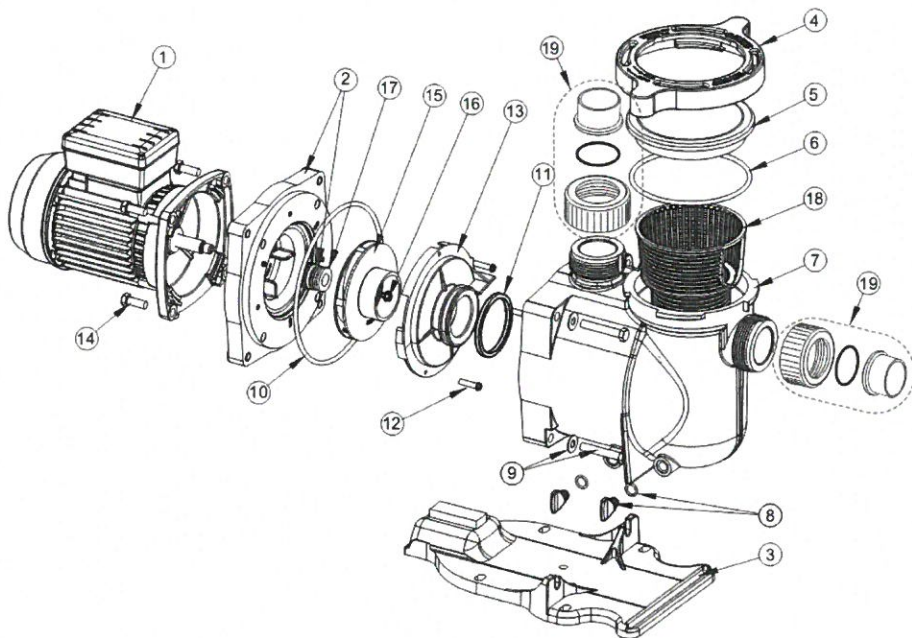

SUPERMAX™ - S5P1R SERIES

SUPERMAX™ - S5P1R**Replacement Parts**

No.	Part No.	Description	Part No. Includes*	
1**	RA-SC1	Motor - Mono Phase 0,37kW	1	
	RA-SD1	Motor - Mono Phase 0,55kW	1	
	RA-SD3	Motor - Tri Phase 0,55kW	1	
	RA-SE1	Motor - Mono Phase 0,75kW	1	
	RA-SE3E2	Motor - Tri Phase 0,75kW	1	
	RA-SF1	Motor - Mono Phase 1,10kW	1	
	RA-SF3E2	Motor - Tri Phase 1,10kW	1	
	RA-SG1	Motor - Mono Phase 1,50kW	1	
	RA-SG3E2	Motor - Tri Phase 1,50kW	1	
	RA-SH1	Motor - Mono Phase 2,20kW	1	
	RA-SH3E2	Motor - Tri Phase 2,20kW	1	
	2	R355612SS	Seal plate incl Mechanical Seal	1
	3	R351094	Pump base	1
	4	R351090	Locking ring	1
5	R350091	Lid	1	
6	R357255	O-ring for Lid	1	
7	R357297	Housing BSP - Black	1	
8	R357161	Drain Plug & O-ring	2	
9	R355621	Bolt & Washer	4	
10	R355619	O-ring	1	
11	R154492	Seal	2	
	R355331	Seal 1,5-2,2KW	1	
12	R355334	Screw	3	
13	R355618	Diffuser 0,37kW - 1,10kW	1	
	R355361	Diffuser 1,50kW - 2,20kW	1	
14	R354290	Bolt	4	
15	R355174M	Impeller 0,37kW	1	
	R355174	Impeller 0,55kW	1	
	R355074	Impeller 0,75kW	1	
	R355086	Impeller 1,10kW	1	
	R355625SSM	Impeller 1,50kW	1	
	R355169SSM	Impeller 2,20kW	1	
16	R355389	Impeller lock screw	1	
17	353253S	Mechanical seal	1	
18	R355667	Basket	1	
19	R170450	Union Kit 50mm	2	
	170451	Union Kit 1-1/2"	2	
	P-SFL-OSET	Seal set (Partn° 6, 10, 11, 17)		
Not shown				
	R394063	ADAPTOR SET 2" TO 63MM	2	