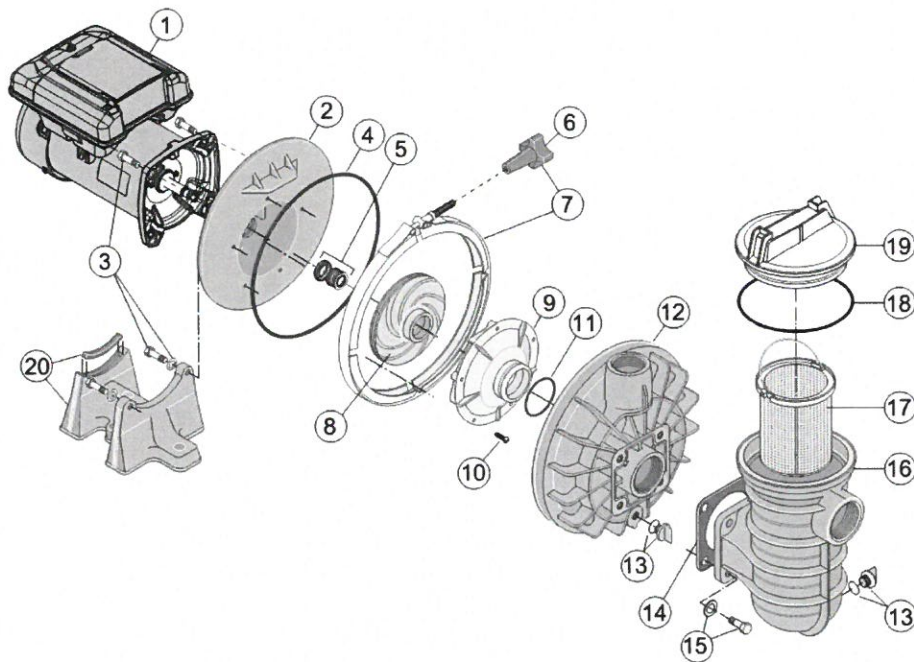

S5P2R™ VS

S5P2R™-VS

Replacement Parts

No.	Part No.	Description	Part No.	Includes*
1**	R358020E	Motor/Drive Variable Speed Combined		1
2	RC103193PA	Seal Plate incl. Mechanical Seal		1
3	RU3074SS	Bolts		4
4	R39006000	O-Ring		1
5	R173040100S	Mechanical Seal		1
6	RWC3622	Clamp Knob		1
7	RC1937A	Clamp and knob Assembly		1
8	RC105137SVS	Impeller		1
9	RC1200PAB	Diffuser		1
10	RU30543SS	Bolts & Washers		5
11	RU9226	O-Ring		1
12	RC17647P1W	Volute		1
13	RU178920P	Drain Plug		2
14	RC20123	Square Gasket		1
15	RU3064SS	Bolts & Washers		4
16	RC15353P1W	Strainer Pot		1
17	RC10833P	Basket		1
18	RU9229	O-Ring		1
19	RC3139P1	Lid		1
20	RC441P	Base		1
	RU7911	Wrench for Lid		1